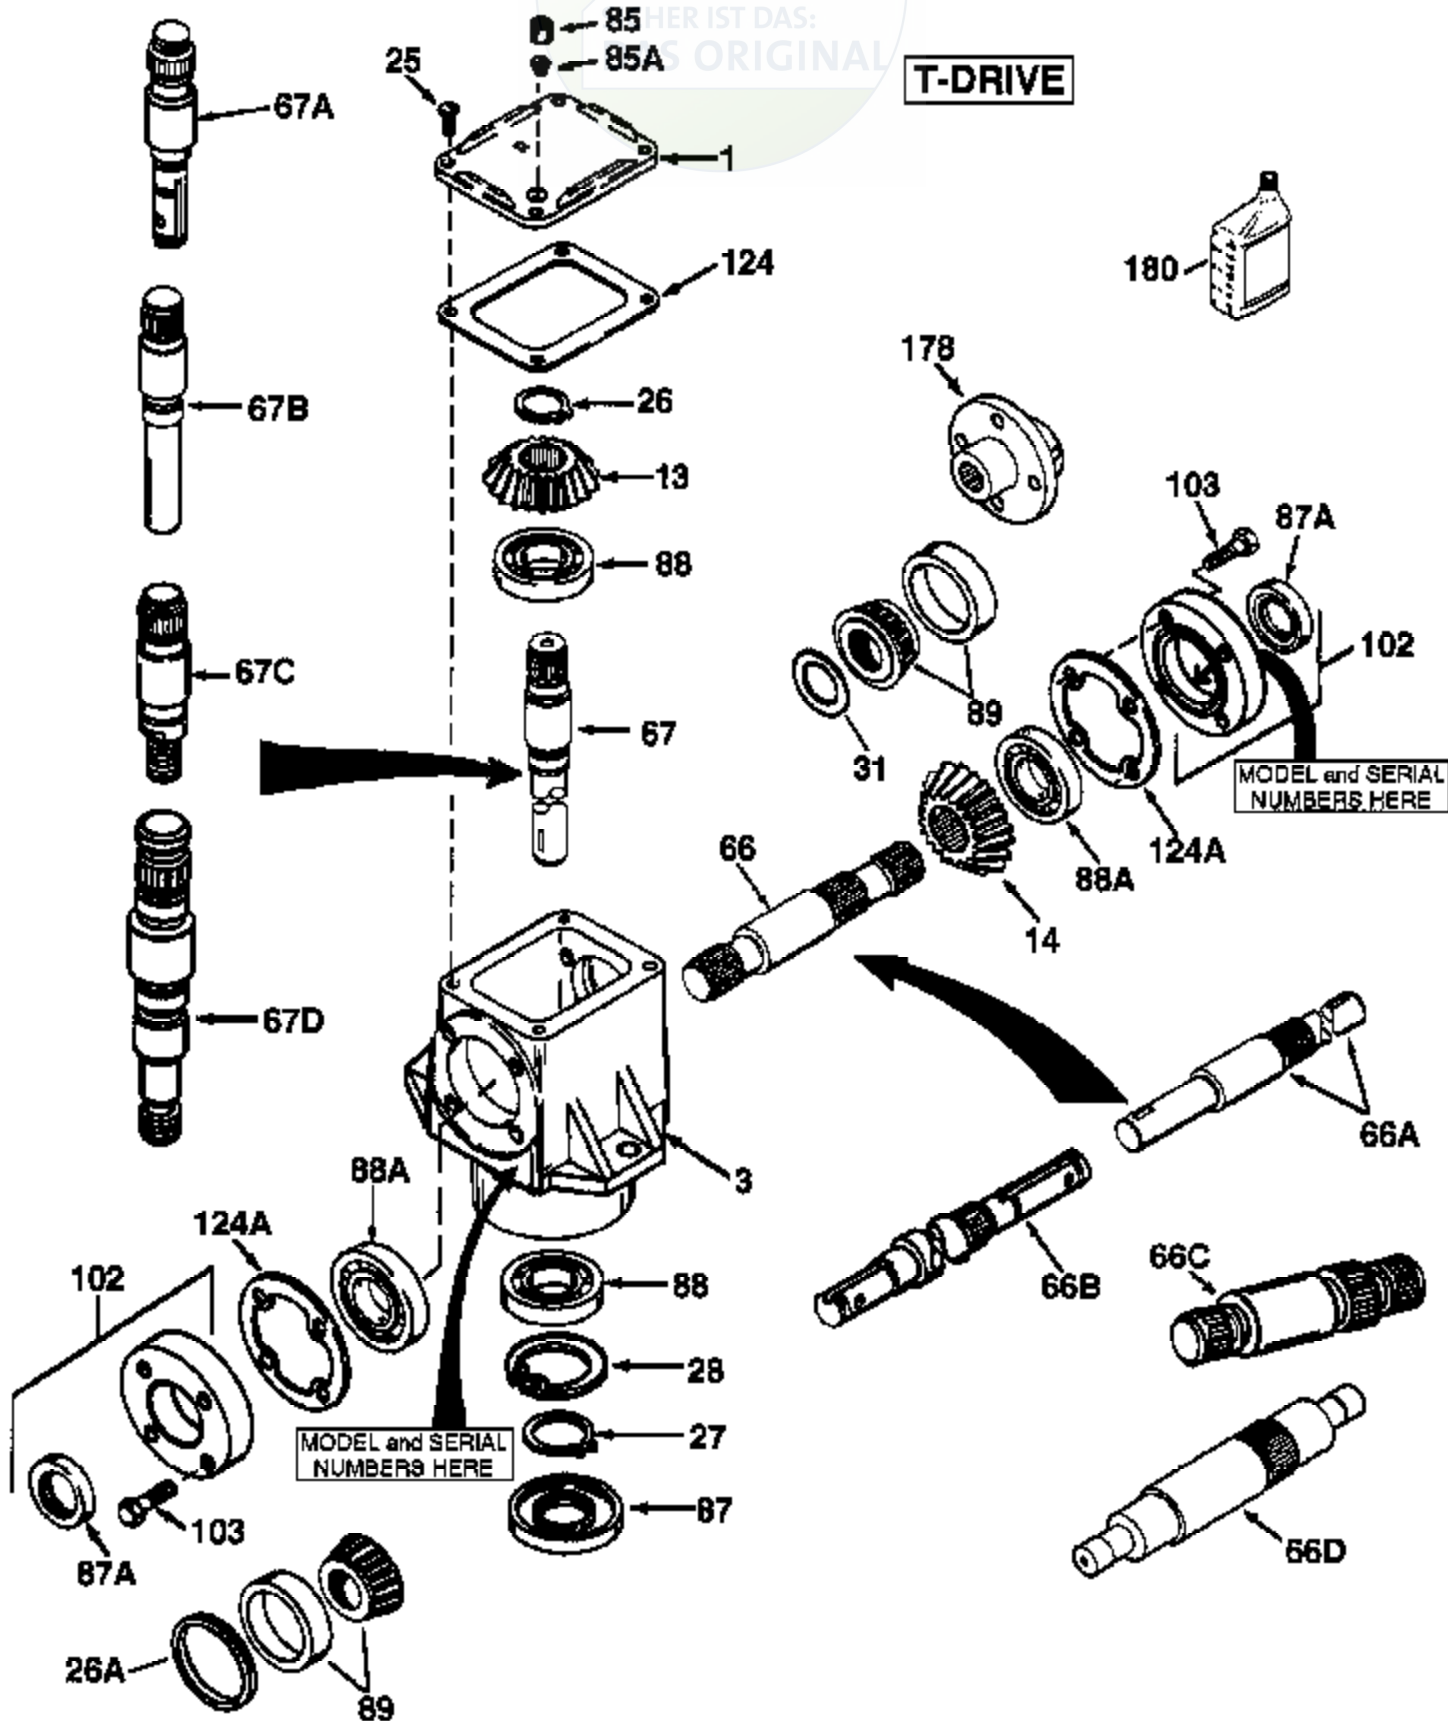

JOIST

WER IST DAS:
ORIGINAL

T-DRIVE

Ref #	Part Number	Qty	Description
1	772067		Cover
3	770087		"T" Drive Housing
13	778101A		Miter Gear (17 teeth) (7/8" ID)
14	778210A		Miter Gear (17 teeth) (1" ID)
25	792025		Screw, 10-24 x 1/2"
26	788018		Retainer Ring
27	788019		Retainer Ring
28	792119		Snap Ring
66	776072A		Input Shaft (5-3/4" long)
67C	776261		Output Shaft (4.460" long)
85	792039		Pipe Plug, 1/8-27 (countersunk headle ss)
87A	788031		Oil Seal
87	788029	1000-1000-036	Oil Seal
88	780034	Peerless	Ball Bearing
88A	780034		Ball Bearing
102	786029		Retainer Cap & Seal (Incl. 87A & 103)
103	792026		Screw, 1/4-20 x 7/8"
124	788028		Cover Gasket
124A	788030B		Cap Gasket
180	730229A		Gear Oil 80W90